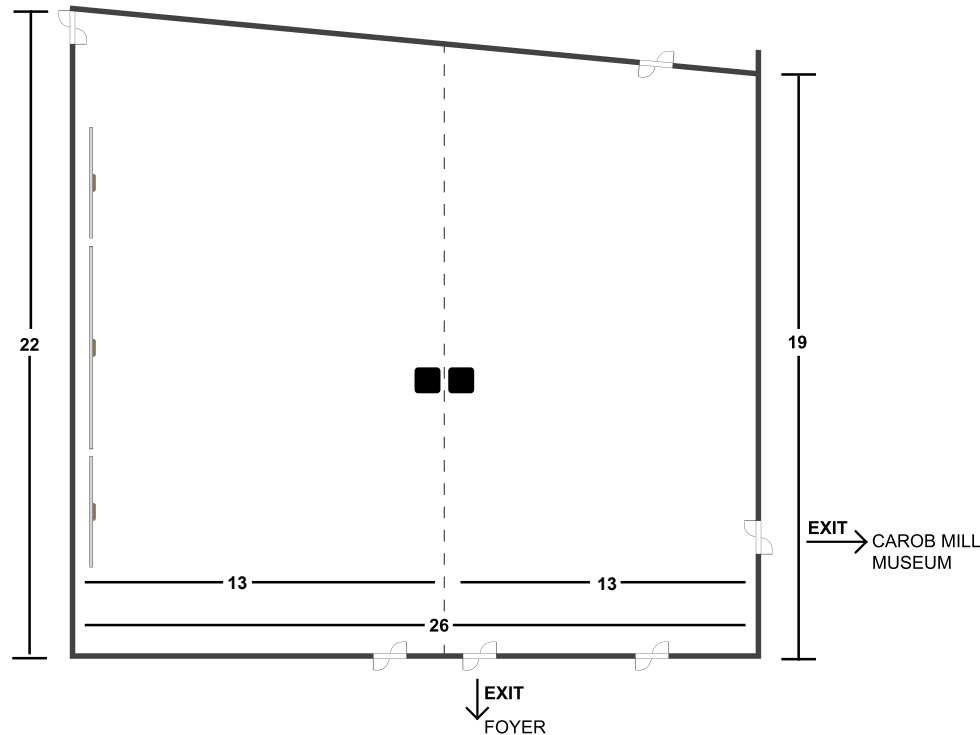

Room	Dimensions		Capacities								
	Room Area (m ²)	Room Height (m)	Theatre	U-Shape	Classroom	Cocktail	Dinner Round Tables	Dinner Long Tables	Exhibition Booth	Award Events	Fashion Shows
Richard & Berengaria	533	6	700	U/R	380	3000	516	600	40	368	600
Richard	273	6	300	70	180	1500	216	260	20	144	200
Berengaria	228	6	250	50	120	1000	180	200	15	108	150

Combining Simplicity with Elegance

'Richard and Berengaria Ballrooms' is a unique indoor hall located next to the Carob Mill Museum. In a space of 533 square meters the ballrooms may be used as two separate areas to suit smaller events or in parallel, satisfying a wide range of demanding styles and settings. The combination of wood and stone propounds a mysterious